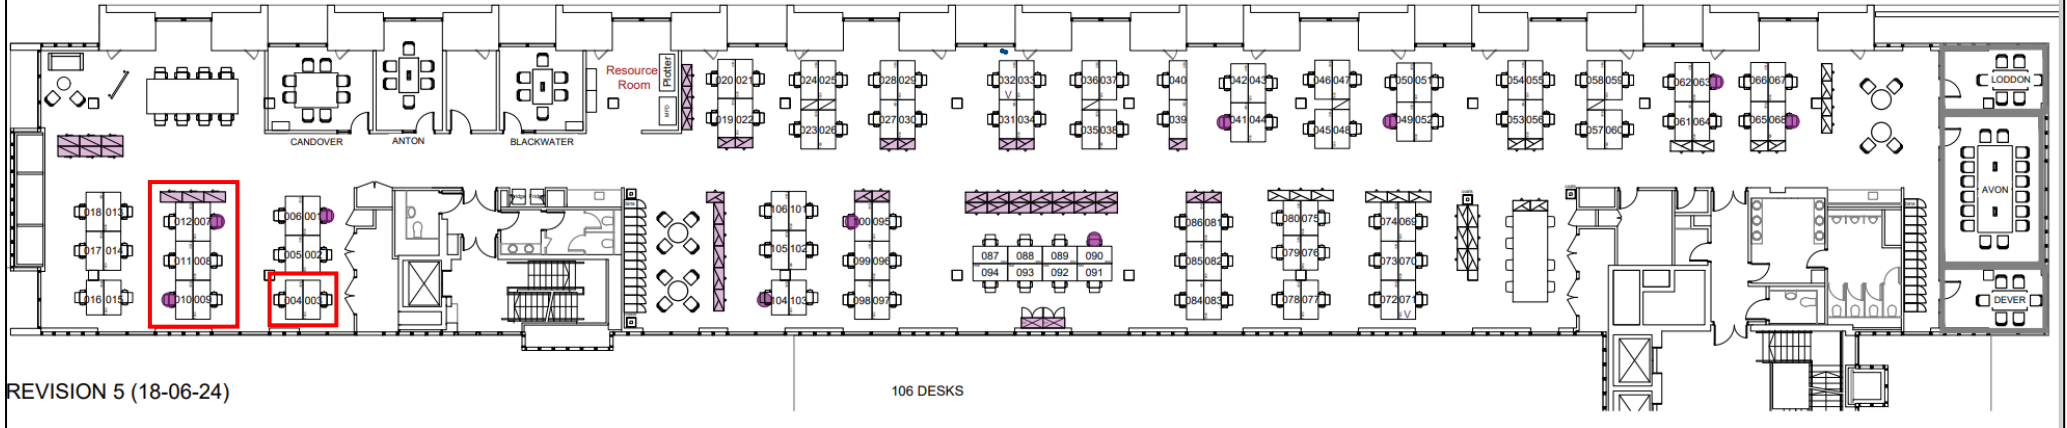

Floor 2 - Tuesday

 HIAS Desks – 3-4 & 7-12 = 8 desks

02 West

CSD: Up to 77 desks (3 days a week)

AHC: Up to 35 desks (2 days a week)

US: Up to 62 desks (3 days a week)

H2050: 65 desks (1 day a week)

REVISION 5 (18-06-24)

106 DESKS