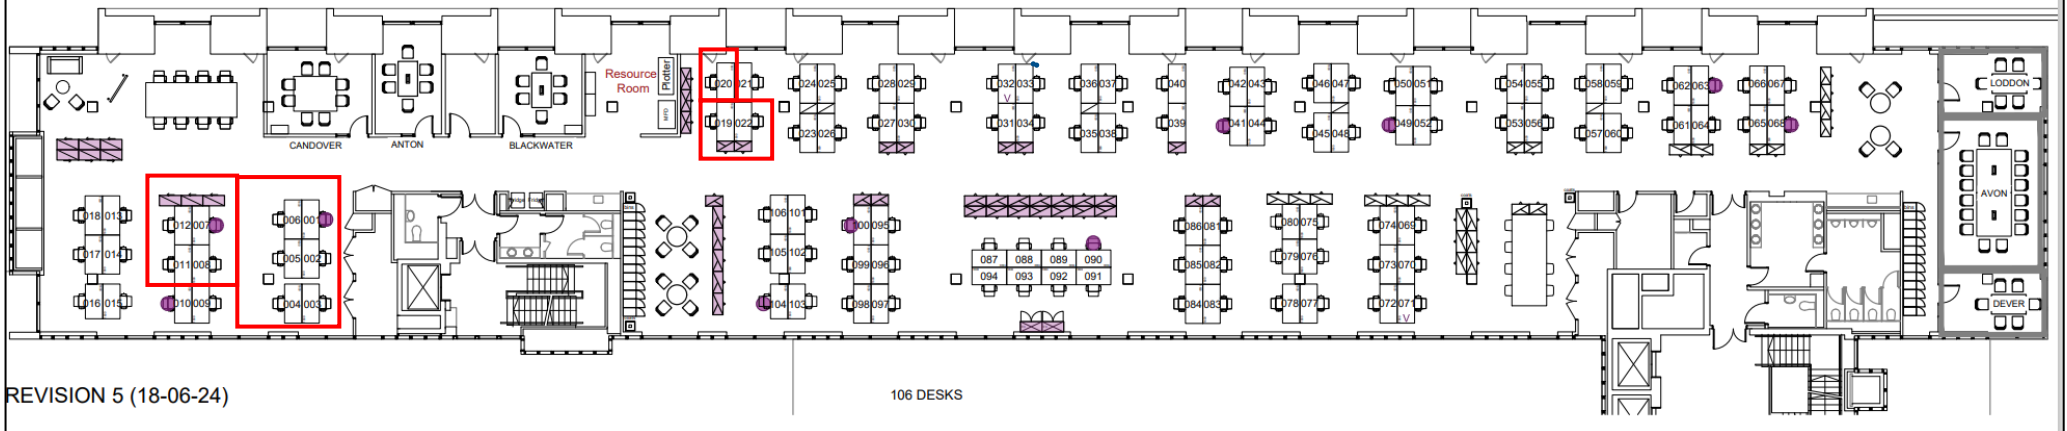

Floor 2 - Monday

 HIAS Desks - 1-8, 11-12, 19, 20 & 22 = 13 desks

12 West

CSD: Up to 77 desks (3 days a week)

AHC: Up to 35 desks (2 days a week)

US: Up to 62 desks (3 days a week)

H2050: 65 desks (1 day a week)

REVISION 5 (18-06-24)

106 DESKS